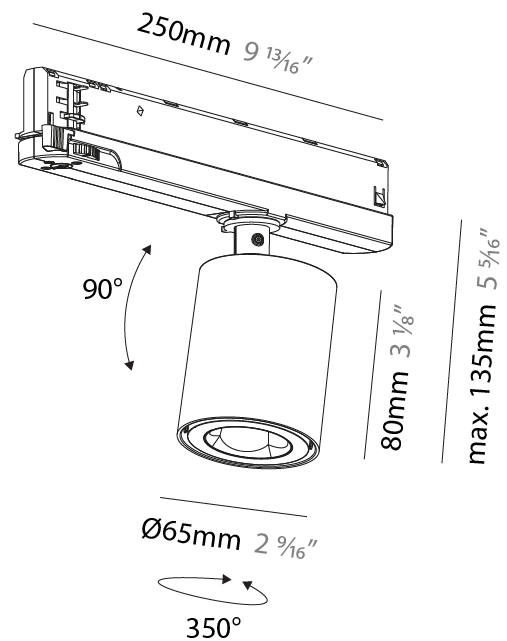

1. To build a product code in our configurator select the specify button on the base model # product page
2. To build a manual product code on this datasheet choose from the options listed below in blue font and add the suffix to the base model #

GENERAL

Series: Oiko Pro In
Brand: Prolicht
Division: Architectural
Mounting Type: Track
Mounting Location: Ceiling
Subcategory: Spots

PHYSICAL

Shape: Cylinder
Diameter (mm): 65
Diameter (in): 2 ⁹/₁₆
Length (mm): 250
Length (in): 9 ¹³/₁₆
Height (mm): 80
Height (in): 3 ¹/₈
Max. Overall Height (mm): 135
Max. Overall Height (in): 5 ⁵/₁₆
Light Distribution: Adjustable / Direct
Fixture Finish: SSR / BKV / CWI / CRY / HAB / UFT / ITA / RUA / FTG / MYG / LOD / PUS / FRO / FUP / KIA / POP / BLS / SPG / MEY / GOH / GUM / CHC / COM / ABZ / JAG / OBR / MOS / ROR
Holder Finish: WHI / BLK
Fixture Material: Aluminum

ELECTRICAL

Lamp Type: LED
Input Wattage (W): 19
Total Output Wattage (W): 17.3
Dimming: Non-Dimmable / 0-10V Dimming
Driver Included: Yes
Driver Location: Integrated
Driver Type: Constant Current - 120Vac
Driver Class: Class 2
Input Voltage (V): 120

LED

Number of LEDs: 1
Color Temperature (°K): 2700 / 3000 / 3500 / 4000
Max. Delivered Lumen (lm): 1278 / 1377 / 1432 / 1461
Nominal Lumen (lm): 1668 / 1797 / 1869 / 1907
CRI: >90 CRI
Lamp Life (hrs): 50000

OPTICAL

Reflector°: 14

RATINGS AND CERTIFICATIONS

Certified By: CSA Certified to UL and CSA Standards
IP rating: IP20